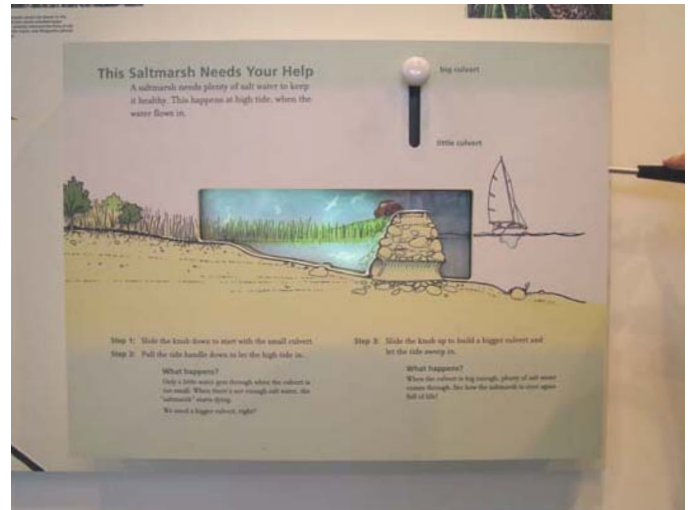

Kettle Pond Visitor Center

Exhibit Fabrication & Installation
Kettle Pond National Wildlife Refuge Visitor Center
Charlestown, Rhode Island
Designed By Lyons/Zaremba, Incorporated